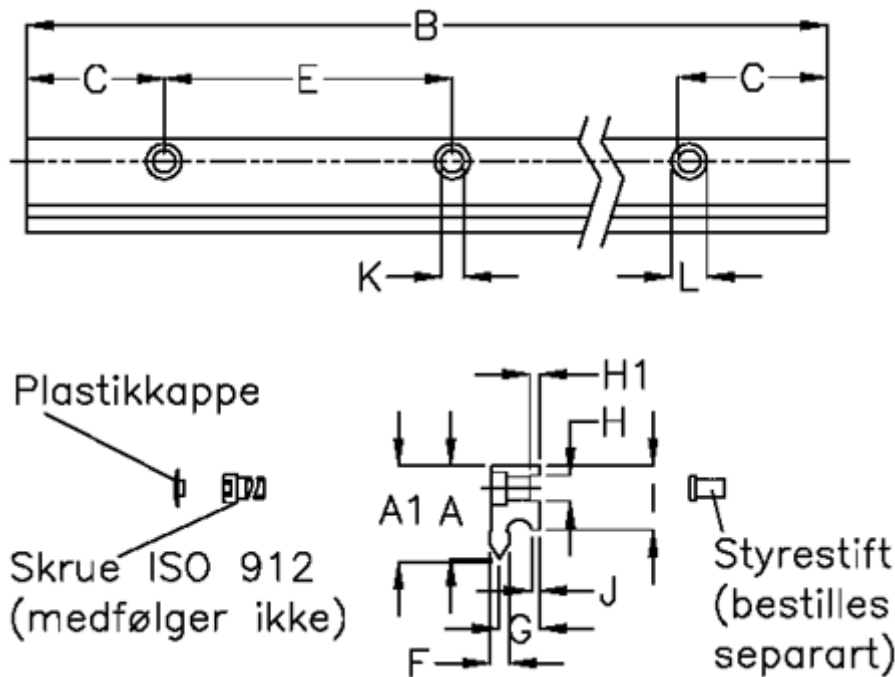

Article number: 05712531256

Description: Hepco GV3 slide NS E L1256 P3
with counterbored holes

Measures

A	= 21	G	= 10.2	Weight kg/1000 = 1.60
A1	= 21.89	H	= 6	
B	= 1256	H1	= 2.5	
C	= 43.0	I	= 16.40	
E	= 90	J	= 2.60	
F	= 4.93	K	= 5.5	
For bearing	= J25	L	= 10 x 5.1	
For guide pin	= SDP6	Precision type	= P3	